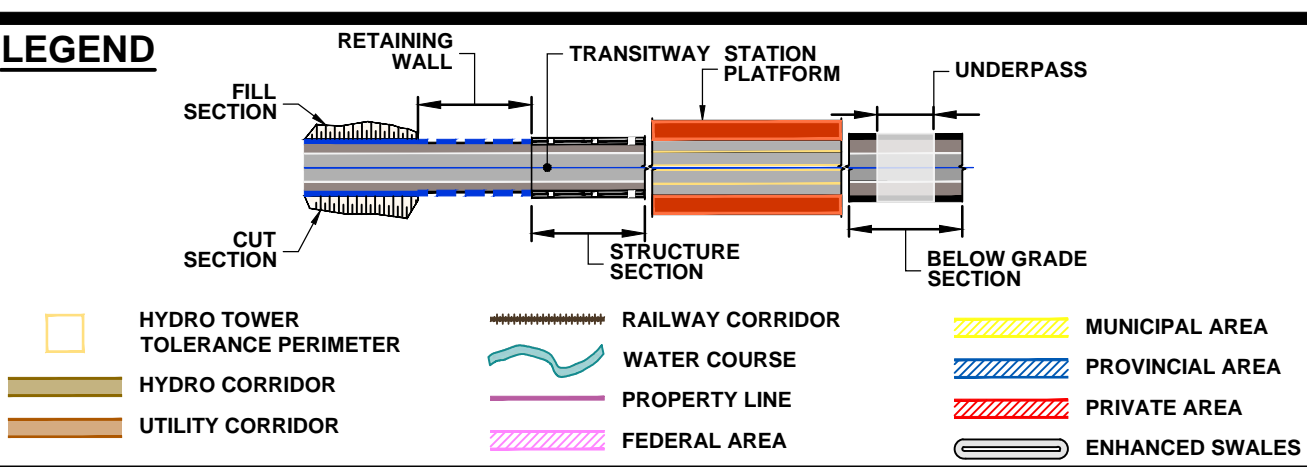

DRAWING NAME: J:\TOR\76234 ON-MTO 407 TRANSITWAY WC TO BRANTTIS General\03 - Drawings\8 - Property\Plates\407 TW4-Plate 61.dwg
CREATED: May 15, 2020, 3:38pm
MODIFIED:

407 TRANSITWAY
WEST OF BRANT STREET TO WEST OF HURONTARIO STREET
G.W.P. 16-20003, CA 2016-E-0038
PROPERTY PLAN
STA. 48+900 TO STA. 49+500

PLATE
61
DATE
11/20/2019