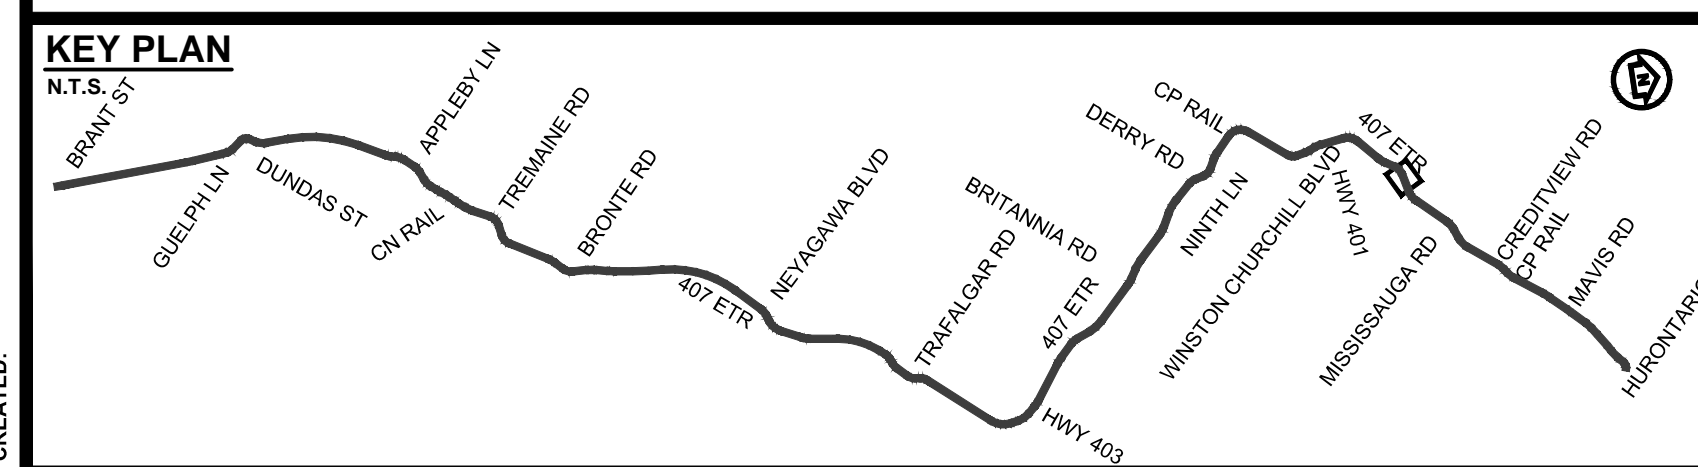

DRAWING NAME: J:\TOR\76234 ON-MTO 407 TRANSITWAY WC TO BRANTTIS General\03 - Drawings\8 - Property\Plates\407 TW4-Plate 61.dwg
CREATED: May 15, 2020, 3:38pm
MODIFIED:

407 TRANSITWAY
WEST OF BRANT STREET TO WEST OF HURONTARIO STREET
G.W.P. 16-20003, CA 2016-E-0038
PROPERTY PLAN
STA. 48+900 TO STA. 49+500

PLATE
61
DATE
11/20/2019